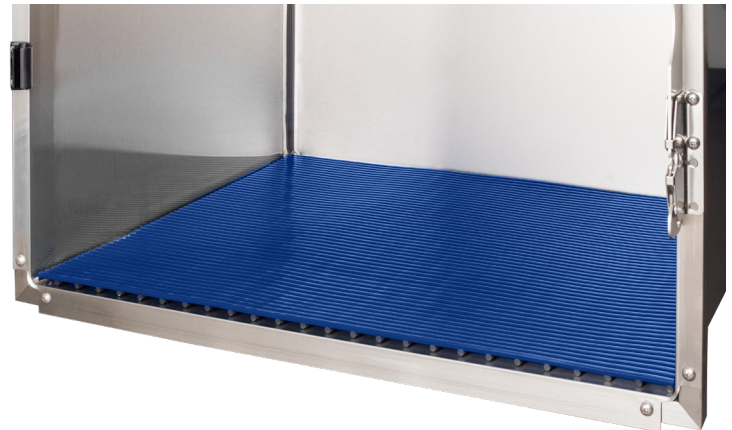

LIGHTWEIGHT CAGE MAT

New From Shor-Line!

Lightweight alternative flooring provides durable, cushioned cage floor.

Benefits:

Pets will love this soft, flexible cage flooring. Flexible PVC flooring lifts the pet off the cage floor by providing a smooth, cushioned surface that is easy to clean yet comfortable to the pet.

Features:

- Two-layer grid provides a sturdy floor. Sits a little more than ½” off the cage floor.
- Smooth floor texture resists fur snags, making the pet more comfortable.
- Made from 100% Virgin PVC that inhibits growth of bacteria.
- Resists most acids, alkalines and oils so it will work with common veterinary and shelter cleaning practices.
- Features excellent sound absorption properties.
- Lifts easily for cleaning and hosing down...no heavy floors to lift.
- Comes in standard blue.
- SPECS: Available to fit standard Shor-Line cage sizes. The product will arrive cut to fit the ordered size. It will rest up against the cage sides and front.
Note: all Shor-Line cages are 28¼”D.

Sizes (All come in standard blue)

170.0000.10	15.25 x 27.75	Fits 18”W cages
170.0000.11	21.25 x 27.75	Fits 24”W cages
170.0000.12	27.25 x 27.75	Fits 30”W cages
170.0000.13	33.25 x 27.75	Fits 36”W cages
170.0000.14	45.00 x 27.75	Fits 48W” SD cages
170.0000.15	22.50 x 27.75	Fits 48”W DD cages*
170.0000.16	28.50 x 27.75	Fits 60”W DD cages*
170.0000.17	34.50 x 27.75	Fits 72”W DD cages*

*Requires two pieces, cost is per piece.

*Two-layer construction
keeps pets above cage floor.*