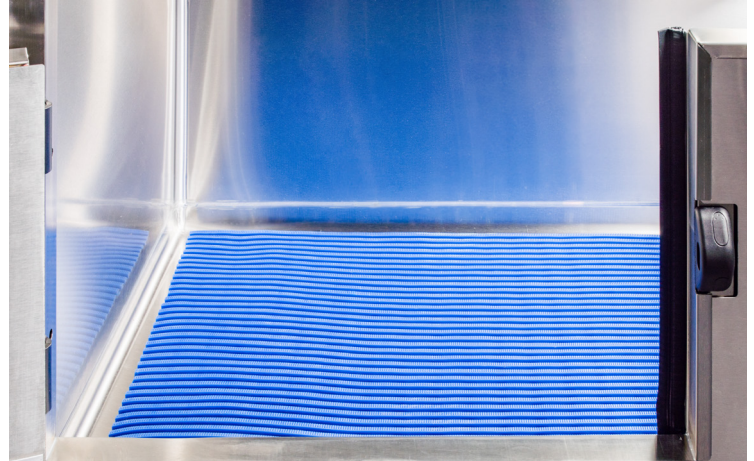

LIGHTWEIGHT TUB MAT

New From Shor-Line!

Lightweight alternative flooring provides durable, cushioned tub floor.

Benefits:

This lightweight tub floor mat will make bathing pets and cleaning easy. The dogs will love how secure their paws feel and you will like how easily you lift it out at clean-up time.

Features:

- Two-level grid provides a sturdy, non-porous floor. It sits little less than ½” off the tub floor.
- Channeled grooves on the underbars quickly direct water flow to the drain.
- Microtextured floor surface gives the pet a secure grip for lower stress and less chance of injury.
- Made from flexible PVC that inhibits growth of bacteria. It also contains both an anti-bacteria sanitized additive and an anti-fungal sanitized additive.
- Resists most acids, alkalines and oils so it will work with common groomer and shelter cleaning practices.
- Features excellent sound absorption properties.
- Lifts easily for cleaning and hosing down...no heavy floors to lift.
- Comes in standard blue with black ribs.
- SPECS: 20”W x 52”L.

170.0000.08 20”W x 52”L

Fits Elite Grooming Tubs, Elite Grooming Showers, Classic Grooming Tub and Versa Showers.

Lightweight Tub Mat in Elite Grooming Tub with PVC Coated Floors removed.

microtextured floor provides secure footing.

Two-layer construction keeps pets above tub floor.