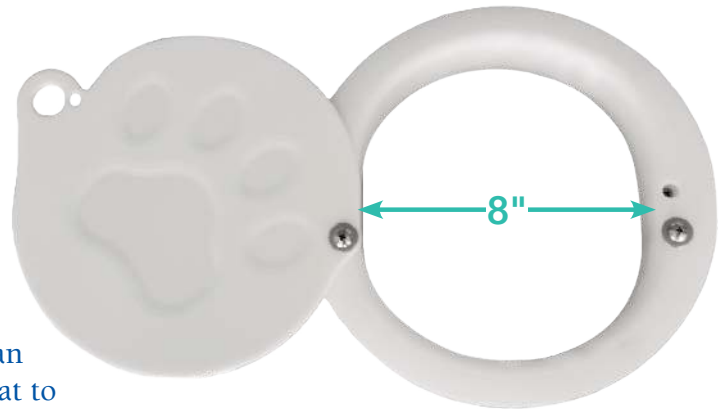

KAT PORTAL

An economical solution to transform two Stainless Steel cages into a spacious Cat Suite!

Kat Portal

Benefits:

The Kat Portal transforms any two Shor-Line cages into an expansive home for felines. The larger space allows the cat to roam as they please, and the portal closes off when you need to clean or use the extra space.

As found by research conducted by the University of California Davis, the Kat Portal decreases feline housing stress. This in turn decreases the risk of disease and increases cat adoptability in shelters.

Features:

- The Kat Portal creates an 8"-diameter opening with a 9.5" lip that creates a stylish, finished edge.
- PVC spacer included in the kit protects the cage integrity to maintain cage strength.
- The paw print on the ABS latch closes down to secure the opening with a latch pin. This gives you added flexibility when you need the unit to operate as two individual cages.
- To help you protect your existing cages, we require one template, which can be used for multiple installations.