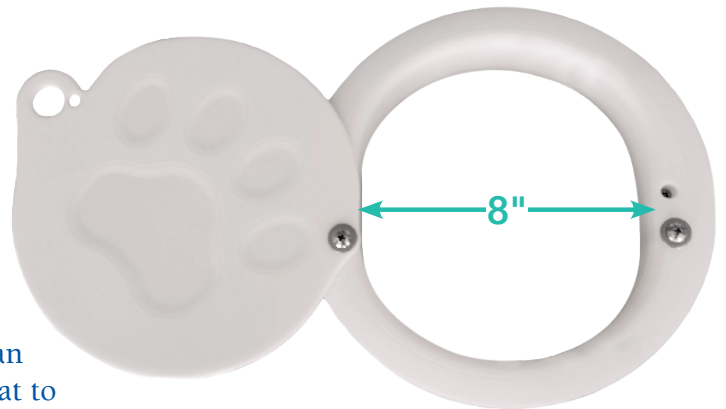

KAT PORTAL

An economical solution to transform two Stainless Steel cages into a spacious Cat Suite!

Kat Portal

Benefits:

The Kat Portal transforms any two Shor-Line cages into an expansive home for felines. The larger space allows the cat to roam as they please, and the portal closes off when you need to clean or use the extra space.

As found by research conducted by the University of California Davis, the Kat Portal decreases feline housing stress. This in turn decreases the risk of disease and increases cat adoptability in shelters.

Features:

- The Kat Portal creates an 8"-diameter opening with a 9.5" lip that creates a stylish, finished edge.
- PVC spacer included in the kit protects the cage integrity to maintain cage strength.
- The paw print on the ABS latch closes down to secure the opening with a latch pin. This gives you added flexibility when you need the unit to operate as two individual cages.
- To help you protect your existing cages, we require one template, which can be used for multiple installations.