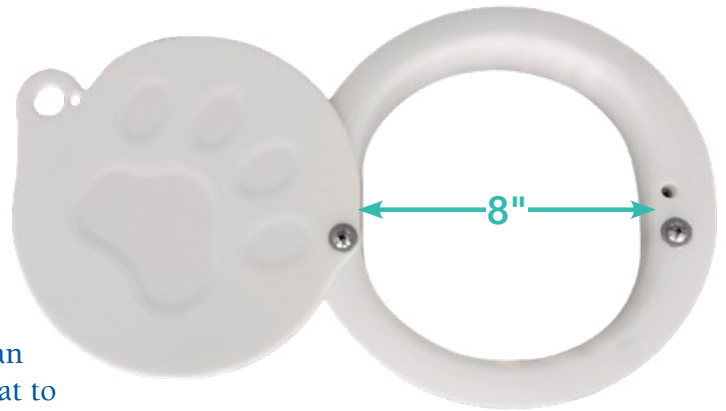

## Kat Portal

### Benefits:

The Kat Portal transforms any two Shor-Line cages into an expansive home for felines. The larger space allows the cat to roam as they please, and the portal closes off when you need to clean or use the extra space.

### Features:

- The Kat Portal creates an 8"-diameter opening with a 9.5" lip that creates a stylish, finished edge.
- PVC spacer included in the kit protects the cage integrity to maintain cage strength.
- The paw print on the ABS latch closes down to secure the opening with a latch pin. This gives you added flexibility when you need the unit to operate as two individual cages.
- To help you protect your existing cages, we require one template, which can be used for multiple installations.