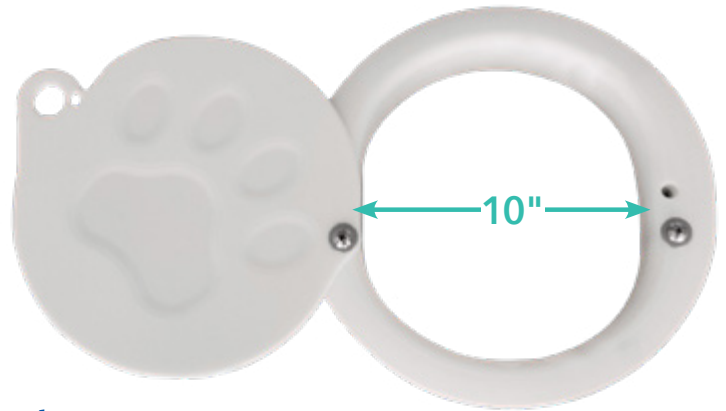

PUPPY PORTAL

This connects two cages with a portal so that puppies and small dogs can pass through.

Puppy Portal

The Puppy Portal transforms any two Shor-Line cages into a suite with two areas. The larger space allows the dog to roam, and the portal closes off when you need to clean or use the extra space.

Research conducted by university thought leaders has found providing two connected areas allowed animals to keep one for toileting and one for sleeping, eating and playing.

Features:

- The Puppy Portal uses a 10"-diameter opening and creates a stylish, finished edge.
- Recommended for young or small puppies or small dogs only.
- Using double compartment housing helps potty training with puppies and provides options for bonded pairs.
- PVC spacer included in the kit protects the cage integrity and maintains cage strength.
- The paw print door on the ABS latch closes down to secure the opening with a latch pin. This gives you added flexibility for cleaning or when you need the unit to operate as two individual cages.
- To help you protect your existing cages, we require one template, which can be used for multiple installations.