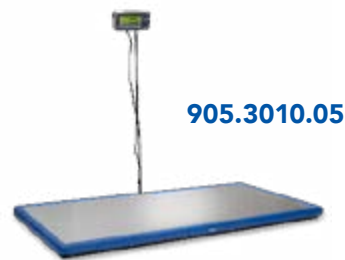

BLUE-LINE SCALES

Shor-Line's Blue-Line Scale

We've made the Blue-Line Scale you love even better while also enhancing your decor. The scales come with new load cell technology and a new combination of materials that delivers incredible accuracy. These products have the ability to withstand years of use.

Blue-Line Scale, Display with Operation Keys

Features:

- Low-profile Stainless Steel platform scale gives accurate and repeatable weights in pounds and/or kilograms.
- Unique polyurethane edge available in four colors.
- Large, easy to see backlit LCD screen with $\frac{3}{4}$ " H numbers.
- Quick, on-screen weight calibration.
- Wall Mount mounts above the scale or another room.
- Specs: 44 $\frac{1}{2}$ "L x 22 $\frac{1}{2}$ "W x 3"H.
- 10' data cord extension available; includes 6' power cord.

Post Mount Display

Blue-Line Scale, Display

Features:

- Remote display works best when there is a clear sightline or path from the platform unit.
- Display with operation keys works like other K9-W8 scales and the remote displays the animal's weight.