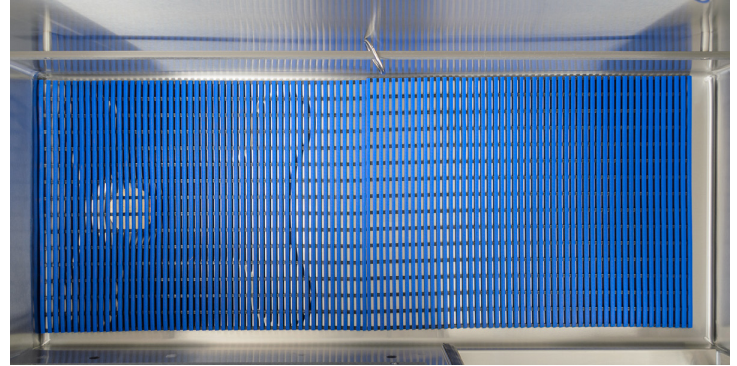

LIGHTWEIGHT TUB MAT

New From Shor-Line!

Lightweight alternative flooring provides durable, cushioned tub floor.

LIGHTWEIGHT TUB MAT

Benefits:

This lightweight tub floor mat will make bathing pets and cleaning easy. The dogs will love how secure their paws feel and you will like how easily you lift it out at clean-up time.

Features:

- Two-level grid provides a sturdy, non-porous floor. It sits little less than ½” off the tub floor.
- Channeled grooves on the underbars quickly direct water flow to the drain.
- Microtextured floor surface gives the pet a secure grip for lower stress and less chance of injury.
- Made from flexible PVC that inhibits growth of bacteria. It also contains both an anti-bacterial sanitized additive and an anti-fungal sanitized additive.
- Resists most acids, alkalines and oils so it will work with common groomer and shelter cleaning practices.
- Features excellent sound absorption properties.
- Lifts easily for cleaning and hosing down...no heavy floors to lift.
- Comes in standard blue with black ribs.
- Use two (2) pieces to cover the entire tub floor.
- **SPECS:** 20”W x 26”L.

170.0000.19 20”W x 26”L - Use 2 pieces
Fits Elite Grooming Tubs, Elite Grooming Showers, Classic Grooming Tub and Versa Showers.

Lightweight Tub Mat in Elite Grooming Tub with PVC Coated Floors removed.
(Needs 2 pieces)

Microtextured floor provides secure footing.

Two-layer construction keeps pets above tub floor.