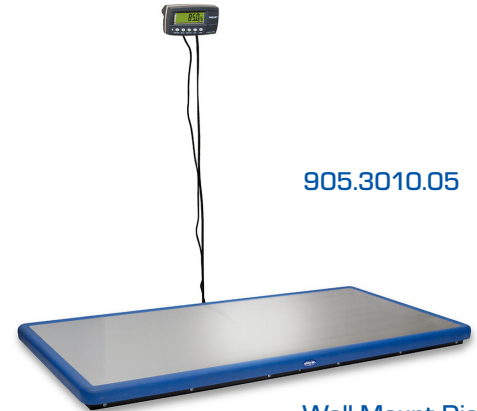

BLUE-LINE SCALES

Shor-Line's Blue-Line Scale

We've made the Blue-Line Scale you love even better while also enhancing your decor. The scales come with new load cell technology and a new combination of materials that delivers incredible accuracy. These products have the

Blue-Line Scale, Display with Operation Keys

Features:

- Low-profile Stainless Steel platform scale gives accurate and repeatable weights in pounds and/or kilograms.
- Unique polyurethane edge available in four colors.
- Large, easy to see backlit LCD screen with $\frac{3}{4}$ " H numbers.
- Quick, on-screen weight calibration.
- Wall Mount mounts above the scale or another room.
- Specs: 44 $\frac{1}{2}$ "L x 22 $\frac{1}{2}$ "W x 3"H.
- 10' data cord extension available; includes 6' power cord.

905.3010.05

Wall Mount Display

905.3014.04

Post Mount Display

Product	Display
Standard Blue, Wall Mount	905.3010.05
Standard Blue, Post Mount	905.3014.04
Jade, Wall Mount	905.3011.05
Jade, Post Mount	905.3015.04
Taupe Grey, Wall Mount	905.3012.05
Taupe Grey, Post Mount	905.3016.04
Black, Wall Mount	905.3013.05
Black, Post Mount	905.3017.04